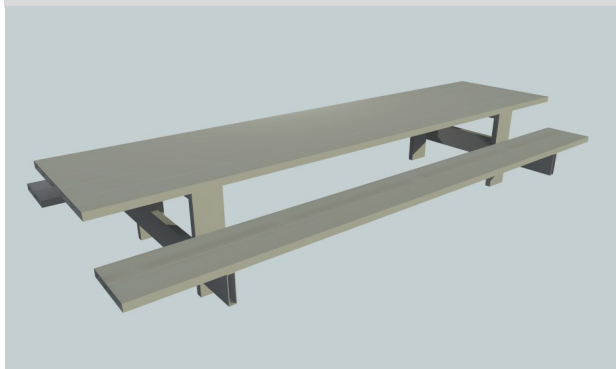

RAL 7030

RAL 9010

RAL 1035

13AL TABLE

SETUP 2

SIZES

PRICE

L200XB81.5XH75CM	€ 2656,-
L300XB81.5XH75CM	€ 2990,-
L400XB81.5XH75CM	€ 3410,-
L200XB102XH75CM	€ 3200,-
L300XB102XH75CM	€ 3600,-
L400XB102XH75CM	€ 4030,-
L200XB122XH75CM	€ 3822,-
L300XB122XH75CM	€ 4305,-
L400XB122XH75CM	€ 4820,-

OTHER SIZES PRICE ON REQUEST

13AL PICKNICK

SIZES

PRICES

L300XB184XH75/45	€ 5730,-
L400XB184XH75/45	€ 6240,-

OTHER SIZES PRICE ON REQUEST

AL-LAZYLOUNGE

AL-LAZYLOUNGE